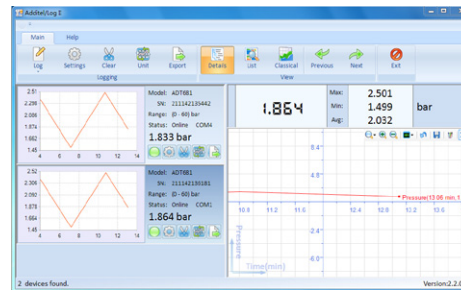

9510 Additel/Cal

Task management software for the 22XA series multifunction process calibrators and the 761 series automated pressure calibrators.

Additel/Cal was designed specifically for task management of temperature and pressure calibration.

The main features include establishing a database of all reference and test instruments, maintaining a customer database, creating, uploading and downloading calibration tasks, generating a calibration report, and customizing the calibration certificate.

No.	Item	Type	Serial Number	Model	Calibrator Frequency	Asset Category	Manufacturer	Location	Customer
1	Task 001	Pressure Transmitter	123456789	22XA	1000	Pressure Gauge	Additel	Lab	Customer
2	Task 002	Pressure Transmitter	987654321	22XA	1000	Pressure Gauge	Additel	Lab	Customer
3	Task 003	Pressure Transmitter	112233445	22XA	1000	Pressure Gauge	Additel	Lab	Customer
4	Task 004	Pressure Transmitter	556677889	22XA	1000	Pressure Gauge	Additel	Lab	Customer
5	Task 005	Pressure Transmitter	990011223	22XA	1000	Pressure Gauge	Additel	Lab	Customer
6	Task 006	Pressure Transmitter	334455667	22XA	1000	Pressure Gauge	Additel	Lab	Customer
7	Task 007	Pressure Transmitter	778899001	22XA	1000	Pressure Gauge	Additel	Lab	Customer
8	Task 008	Pressure Transmitter	223344556	22XA	1000	Pressure Gauge	Additel	Lab	Customer
9	Task 009	Pressure Transmitter	667788990	22XA	1000	Pressure Gauge	Additel	Lab	Customer
10	Task 010	Pressure Transmitter	001122334	22XA	1000	Pressure Gauge	Additel	Lab	Customer

9500 Additel/Land & Additel/Land Wireless

With Additel/Land software, you may download test results stored in the internal memory of Additel calibrators to a PC, and export the results to an excel file. It is a free software package and can be downloaded at www.additel.com.

Model	Serial Number	Firmware Version	Pressure Span
A27672	27111110023	V02.05	(0 to 6) MPa
A27761	8111020003C	APC-V02.03	
A27223A	00000000	DIC-V02.32