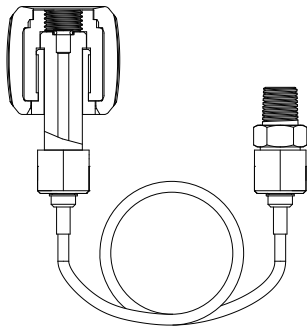

High Pressure Hose Test Kits

The Additel 100 series High Pressure Hose Test Kits are designed to extend your pressure calibrations to a convenient location to adapt from one pressure connection to another. Each test kit has 5 feet of flexible hose rated to 15,000 psi (1,000 bar) which connects a male NPT, BSP, or Metric connector to a variety of female quick connectors. Additel's specially designed quick connectors allow for hand-tight connection without the need for wrenches or Teflon tape. The Additel 100 series Hose Test Kits are a great accessory to any pressure pump or controller.

SPECIFICATIONS

- Max pressure: 15,000 psi (1,000 bar)
- Hose length: 5 ft (1.5 m)

Note: Custom lengths available by request.

ORDERING INFORMATION

- Model Number

ADT100 — HTK — NPTM4 — NPTF4Q

Pressure port type:

NPTM4-1/4NPT male
NPTM2-1/2NPT male
BSPM4-1/4BSP male
BSPM2-1/2BSP male
M20M-M20x1.5 male

Pressure port type:

NPTF2Q-1/2NPT female quick connect
NPTF3Q-3/8NPT female quick connect
NPTF4Q-1/4NPT female quick connect
NPTF8Q-1/8NPT female quick connect
BSPF2Q-1/2BSP female quick connect
BSPF3Q-3/8BSP female quick connect
BSPF4Q-1/4BSP female quick connect
BSPF8Q-1/8BSP female quick connect
M20FQ-M20x1.5 female quick connect

Don't need the entire kit? Order individual adapters with the above part numbers.