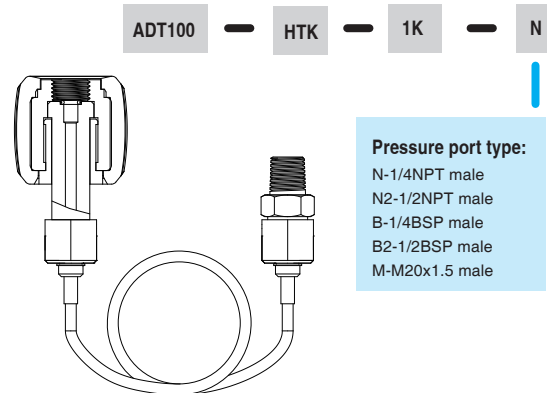

Low Pressure Hose Test Kits

The Additel 100 series Low Pressure Hose Test Kits are designed to extend your pressure calibrations to a convenient location to adapt from one pressure connection to another. Each test kit has 5 feet of flexible hose rated to 1,000 psi (70 bar) which connects a male NPT, BSP, or Metric connector to a variety of female quick connectors. Additel's specially designed quick connectors allow for hand-tight connection without the need for wrenches or Teflon tape. The Additel 100 series Hose Test Kits are a great accessory to any pressure pump or controller.

SPECIFICATIONS

- Max pressure: 1,000 psi (70 bar)
- Hose length: 5 ft (1.5 m)
- Connection: Each hose test kit is fitted with a female quick connect adapter on one end and a corresponding male adapter on the other. (e.g. ADT100-HTK-1K-N has a 1/4 NPT female quick connect on one end and a 1/4 NPT male adapter on the other).

Note: Custom lengths available by request.

ORDERING INFORMATION

- Model Number

Don't need the entire kit? Order individual adapters with the above part numbers.